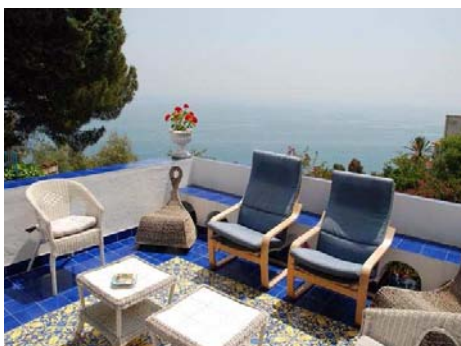

TECHNICAL DESCRIPTION:

UPPER LEVEL: ACCESS FROM THE PARKING LOT FROM WHERE FOUR STEPS LEAD INTO A LOBBY. ON THE RIGHT A DOOR ACCESSES THE MASTER BEDROOM WITH ITS OWN BALCONY AND AN EN-SUITE BATHROOM WITH SHOWER. STRAIGHT ON FROM THE LOBBY AN ELEGANT WOODEN STAIRCASE TAKES YOU DOWN TO THE LOWER LEVEL.

LOWER LEVEL: A LARGE OPEN SPACE CONSISTING OF A DINING ROOM AND A LIVING ROOM WITH FIREPLACE AND BALCONY. WITH THE SEA ON YOUR LEFT A CORRIDOR LEADS TO ONE TWIN BEDROOM AND ONE DOUBLE BEDROOM WHICH SHARE A BATHROOM WITH SHOWER. TO THE RIGHT OF THE LIVING AREA, THERE IS ANOTHER DOUBLE BEDROOM WITH AN EN SUITE BATHROOM WITH SHOWER. A SMALL CORRIDOR LEADS TO THE LARGE FULLY-EQUIPPED KITCHEN.

ANNEXE: FROM THE KITCHEN LEVEL AN EXTERNAL PASSAGE LINKS TO THE ANNEXE WHICH HAS TWO INDEPENDENT ENTRANCES. THE ANNEXE CONTAINS ONE TWIN BEDROOM AND ONE DOUBLE BEDROOM EACH WITH ITS OWN BATHROOM WITH SHOWER.

Distances:

Nearest shop	1 km	Salerno	30 kms
Amalfi	1 kms	Naples	70 kms
Ravello	8 kms	Rome	280 kms
Praiano	10 kms	<u>Nearest Airports:</u>	
Positano	18 kms	Naples	85 kms
Pompeii	36 kms	Rome FCO	275 kms

● Villa location

Terrace